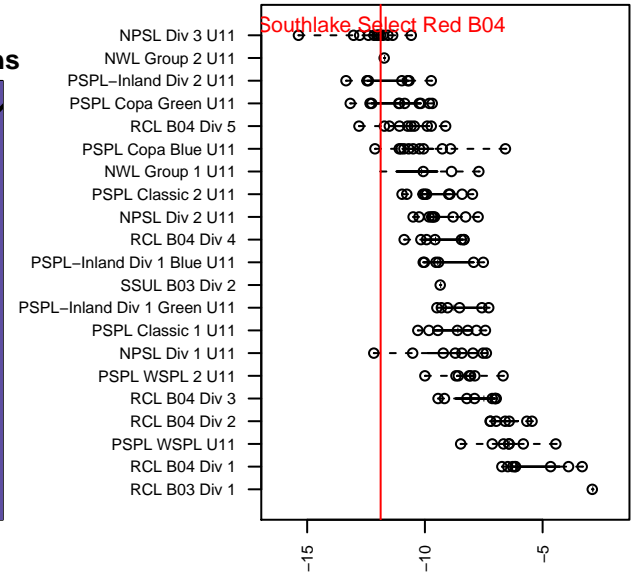

Southlake Select Red B04

Southlake Select SC
 Newcastle, WA
 B04 total strength=61
 attack=0.1 defense=0.06
 fall league = NPSL Div 3 U11
 notes= SCORE & Tusk merge in 2015

alt names used:
 GRTYSA SOUTHLAKE SELECT BU11 ()
 Southlake Select B04 Red

Venues played:
 2015 Bigfoot Group B U11
 2015 NPSL Division 3 U11

**attack and defense variance (black dot)
relative to other teams
and top 10 in region**

**attack and defense rating
relative to others at age
and all opponents in last 13 months**